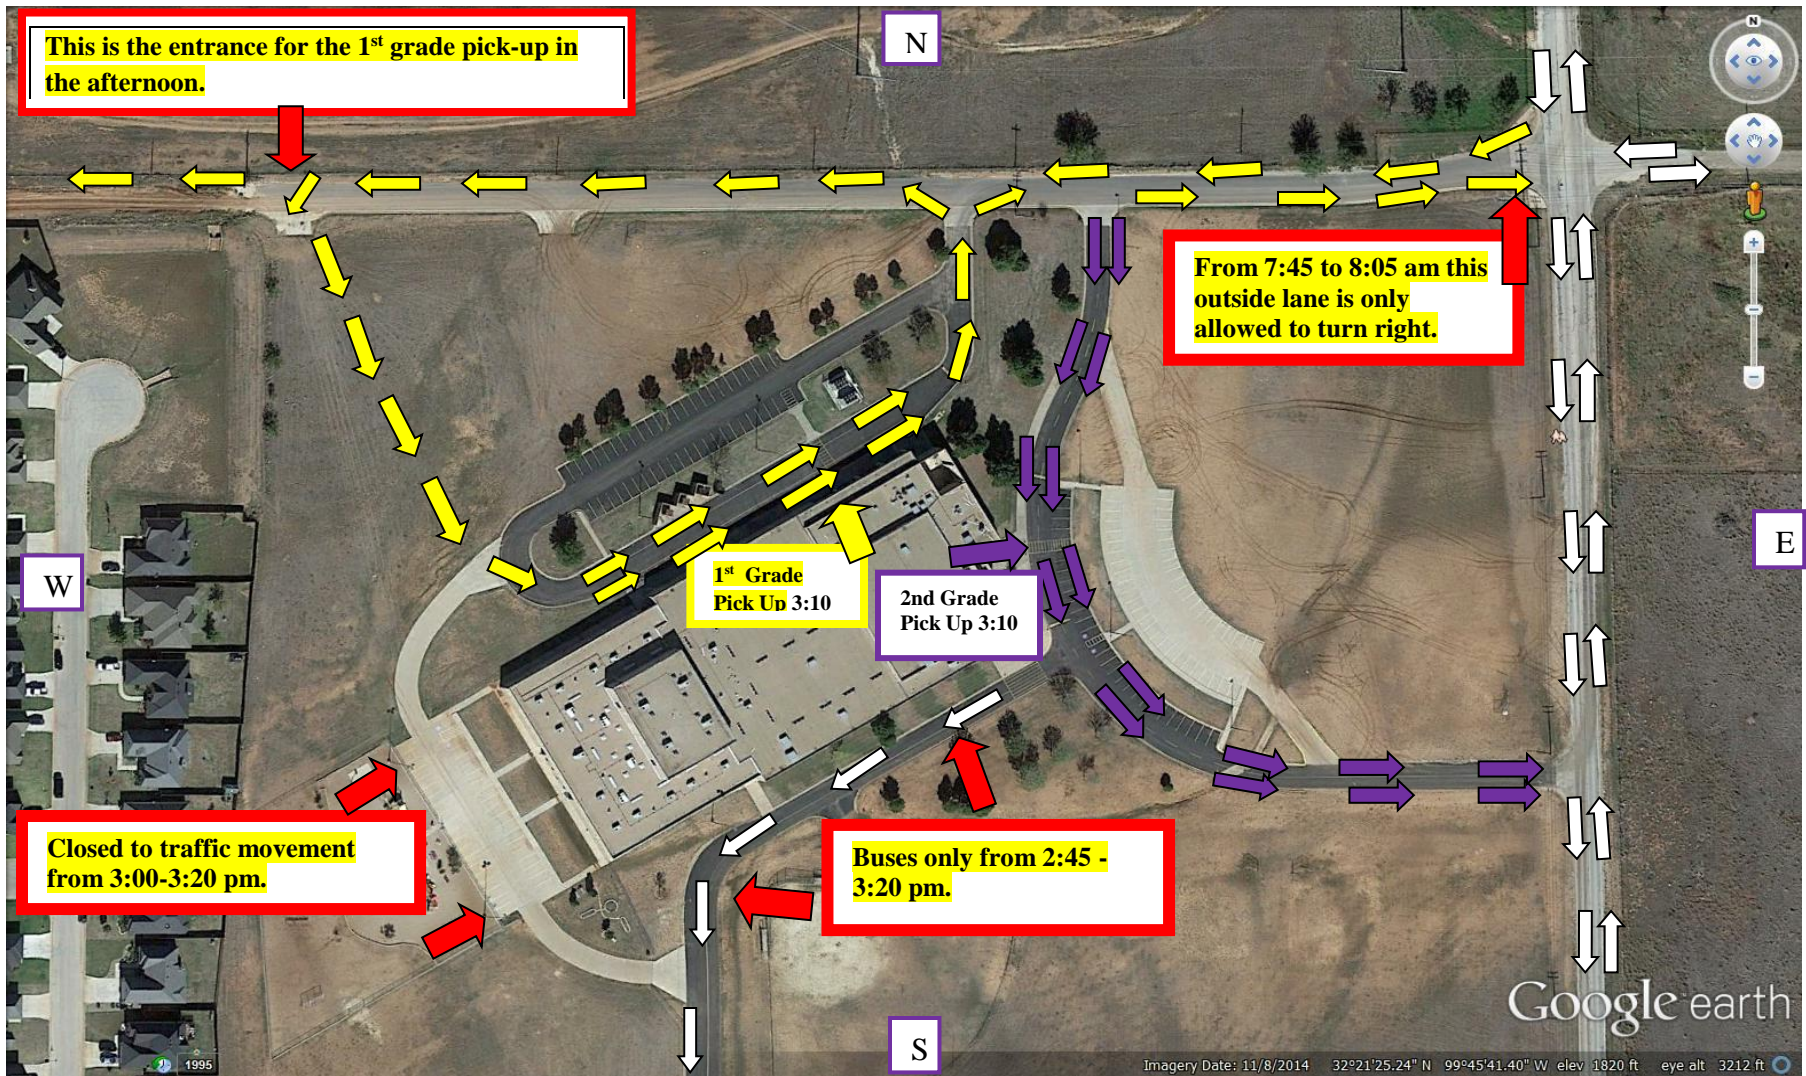

**Wylie Elementary School - 7650 Hardwick Rd. Abilene Tx 79606 - Ph: 325-692-6554**

**Morning Drop Off: 7:00 - 8:00 am - 1<sup>st</sup> & 2<sup>nd</sup> Graders may be dropped off at either the Front or North side of the building.**  
**Afternoon Pick Up: 3:10 p.m. - 1<sup>st</sup> Grade is picked-up on the North Side of the building and 2<sup>nd</sup> Grade is picked-up in the Front of the building.**